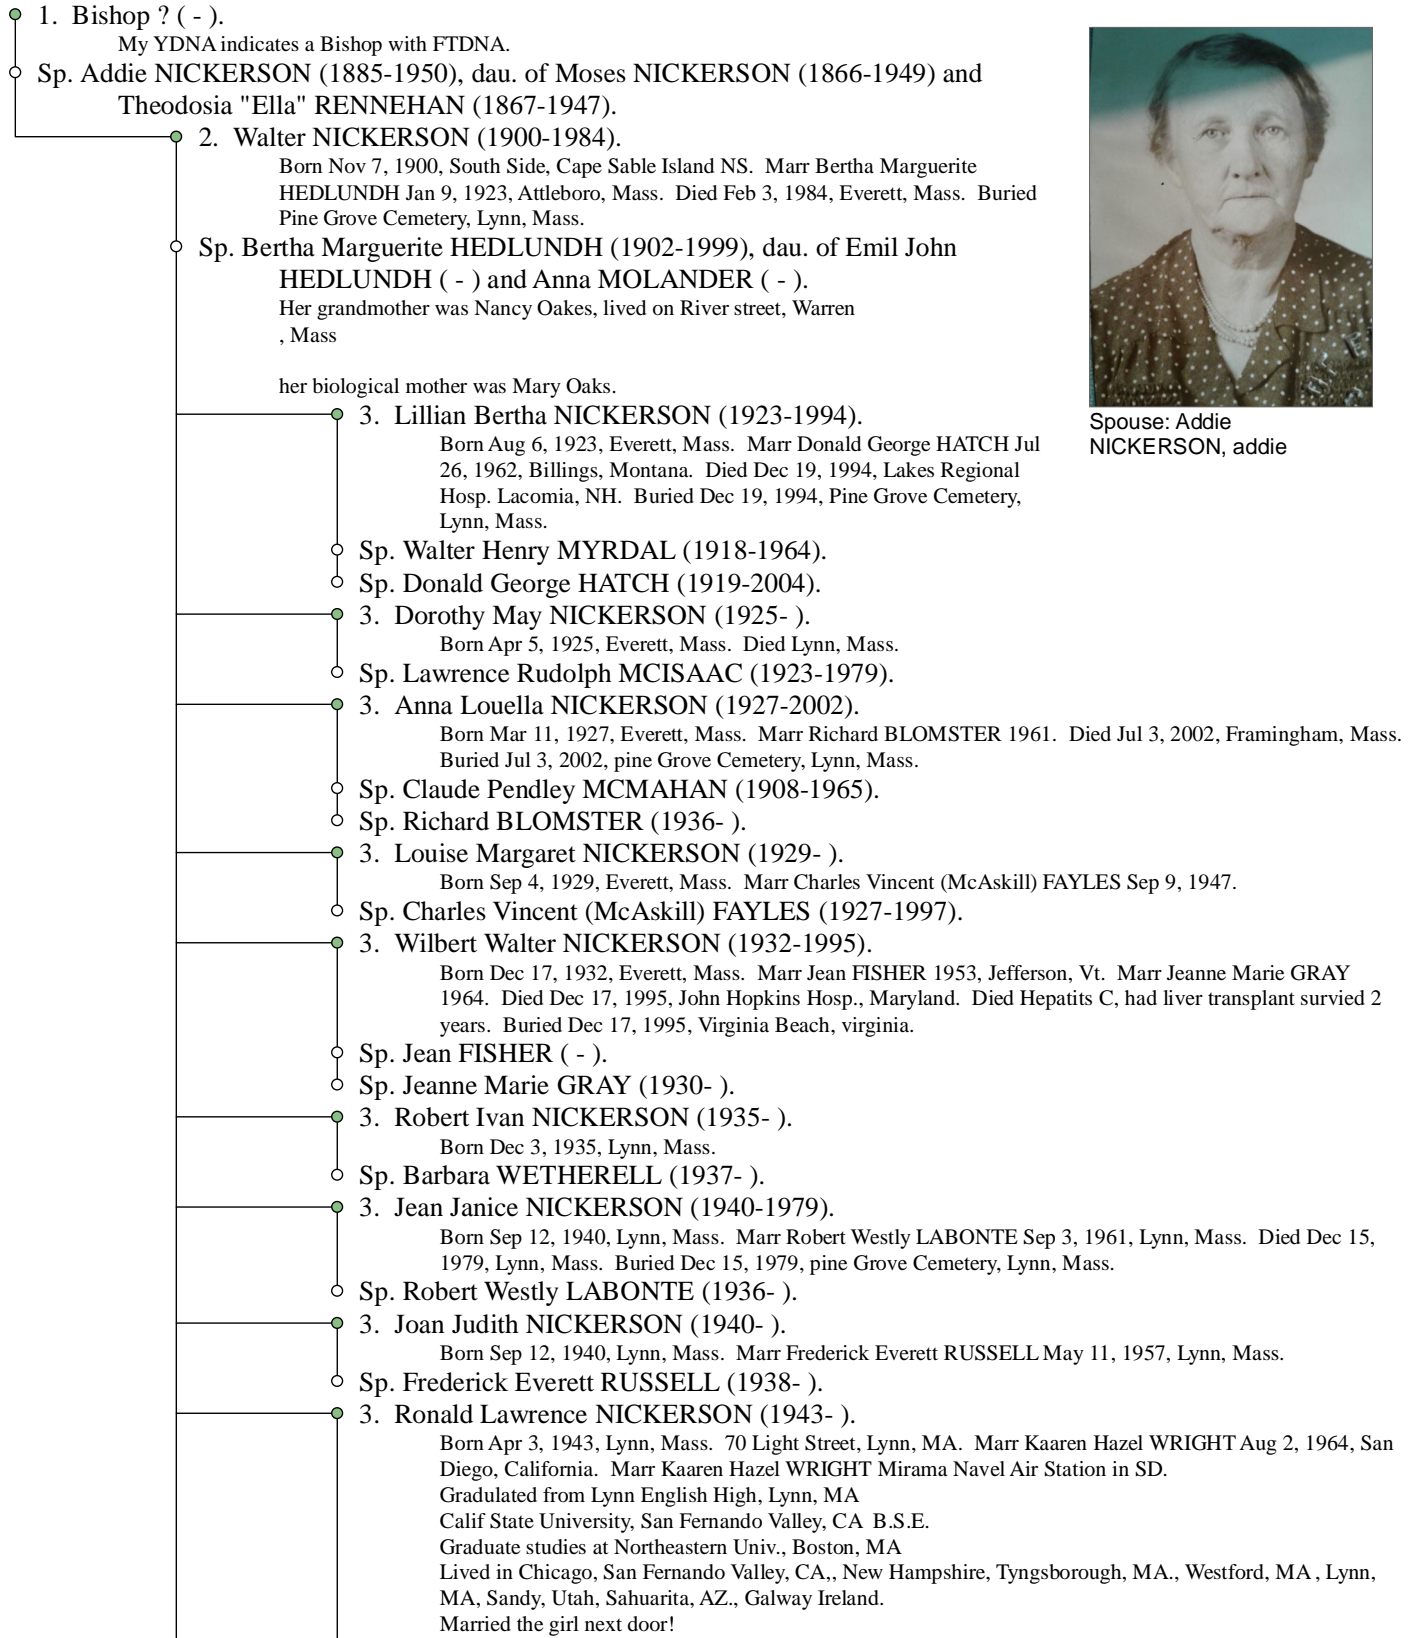

Bishop ? (-)

Spouse: Addie NICKERSON, addie